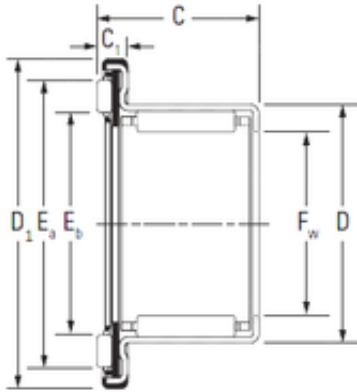

Pasta Drinking Straws Making Machine ...

Professional Rice Crispy Corn Puff Snack Food Extruder Machine made in China

Bearing No.

Size	25x37x22.2 mm
Bore Diameter	25 mm
Outer Diameter	37 mm
Width	22,2 mm
d	25 mm
D	37 mm
C	22,2 mm

Bearing 2D drawings and 3D CAD models