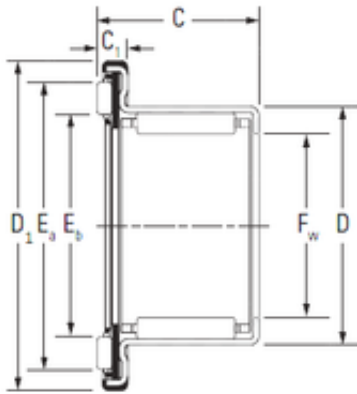

### Jinan Keysong Artificial Nutritional Rice Processing Line

Bearing No.

Size	25x37x22.2 mm
Bore Diameter	25 mm
Outer Diameter	37 mm
Width	22,2 mm
d	25 mm
D	37 mm
C	22,2 mm

Bearing 2D drawings and 3D CAD models